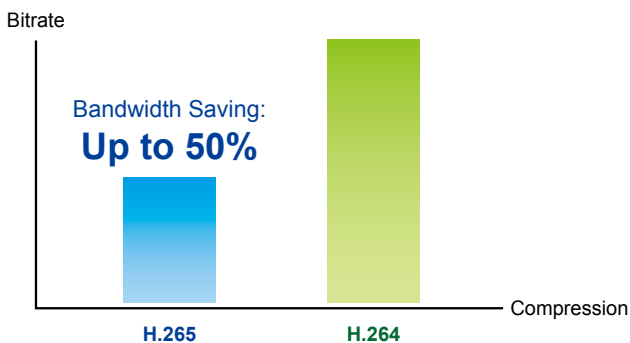

1080p IR Dome PoE IP Camera

Compact and Cost-effective 1080p Outdoor Surveillance

PLANET ICA-4250 PoE IP Camera delivers excellent picture quality in **H.265** 1080p Full HD resolutions at 30 frames per second (fps). Incorporating the **Sony super low lux CMOS image sensor** and **15- to 20-meter IR illuminators**, which are specially designed for surveillance applications, the ICA-4250 provides sharp images under all lighting conditions. Moreover, it has an **IP66-rated** housing that can withstand any harsh temperature ranging from **-15°C to 55°C**. Its outdoor and handy features enable you to easily install the camera in any public areas, such as buildings, gardens, parking areas, railway stations and hospitals.

High Efficiency Video Compression

The ICA-4250 employs the **H.265** technology to enable the camera to provide higher and more efficient image compression rates. If the same image quality level of H.264 is compared with that of H.265, the latter is able to save around 50% of bandwidth, meaning H.265 offers much higher quality video for less bandwidth. Thus, it can further enhance the overall performance of its IP surveillance system.

Camera

- 1/2.8" Sony Exmor progressive scan CMOS sensor
- 3.6 mm fixed lens with fixed iris
- 0.01 lux minimum illumination at F1.2
- Maximum resolution 1920 x 1080
- 24 built-in powerful IR illuminators, effective up to 15~20 meters
- Removable IR-cut filter for Day & Night function

Video and Audio

- Simultaneous H.264 and H.265 video compression
- Simultaneous multi-stream support
- Max. resolution of 1080p at 30fps
- DNR to improve picture quality at low lux
- WDR enhancement function strengthens visibility under extremely bright or dark environments
- Two-way audio support with enhanced audio quality