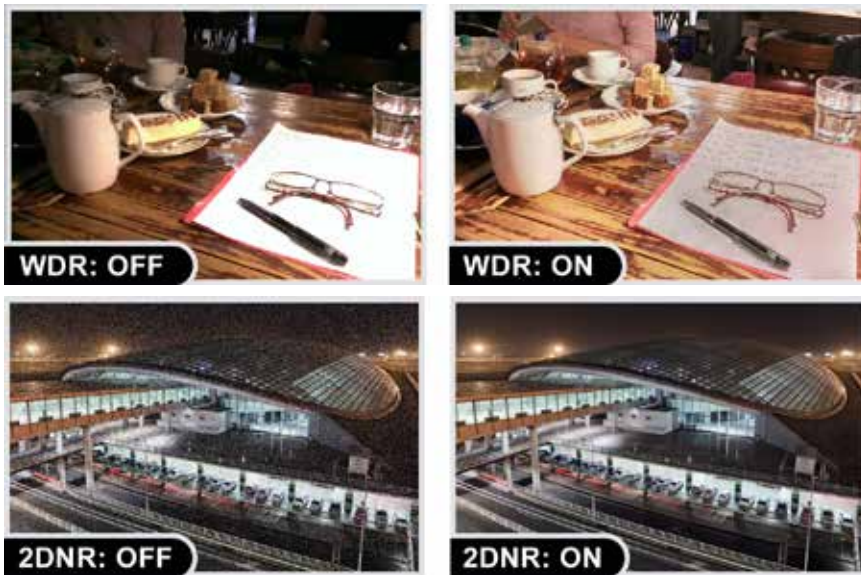

Exceptional Image Quality

Together with powerful image processing attributes like Wide Dynamic Range (WDR) and 2-dimensional Noise Reduction (2DNR) technology, the ICA-4250 is able to filter the intense backlight surrounding a subject and remove noises from video signal. The result is that an extremely clear and exquisite picture quality can be produced even under any challenging lighting conditions.