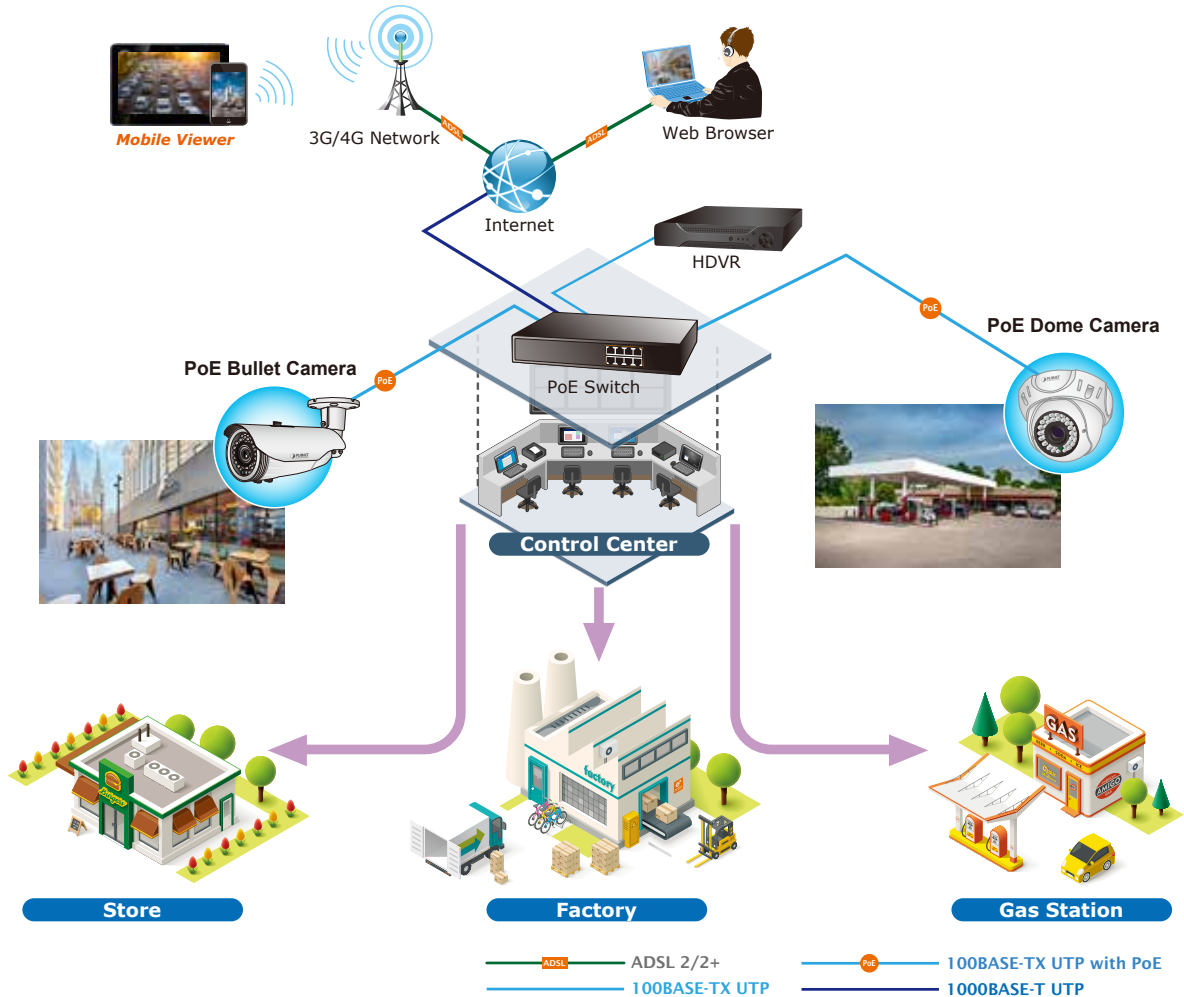

Advanced Media Management

The ICA-4250 supports a number of advanced features to enhance surveillance flexibility and event management capabilities. The advanced features include 4 configurable regions of privacy mask to protect personal privacy, and external RCA ports that allow accessories, such as speakers and microphones, to be added to the camera for two-way audio function.

2-way Audio

Flexible Installation and Power Functionality

The ICA-4250 incorporates IEEE 802.3af/at Power over Ethernet standard and able to be powered via the network cable from a PoE power sourcing equipment such as PoE Switch or PoE injector. It thus eliminates the need for extra power cables and reduces installation costs while increases the deployment flexibility. The ICA-4250 is ONVIF compliant and thus, it is interoperable with other brands in the market. The ICA-4250 is indisputably the ideal choice for reliable and high-performance surveillance.

Applications

PLANET ICA-4250 can perform in various surveillance applications. With high-resolution design, it can capture clear images and is perfect for identifying objects and persons. Moreover, the ICA-4250 supports 802.3af/at PoE interface, and facilitates the outdoor surveillance applications without worrying the electric source. Besides, HDVR and Web UI management make you easy to do the configuration and live viewing. With so many features offered, the ICA-4250 no doubt is your best choice for outdoor surveillance solution.